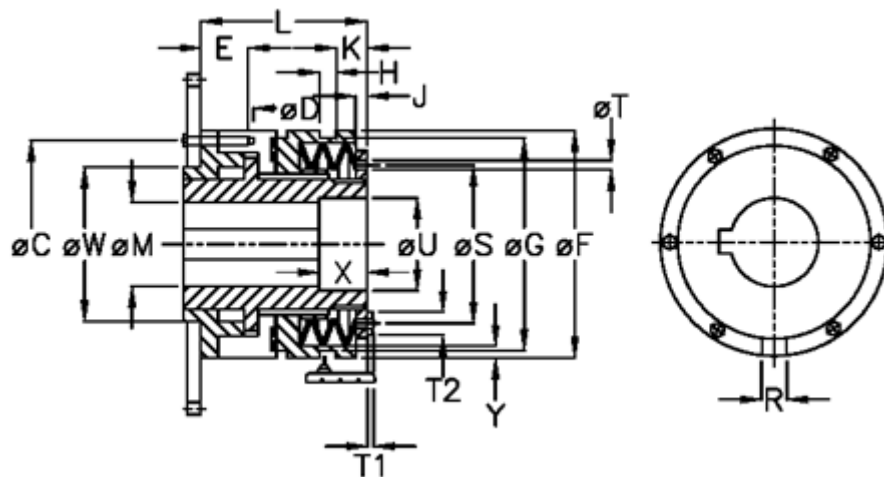

Data Sheet

Article number: 46913521

Description: Torque limiter Safeguard B 35 S

Measures

C	= 89	J	= 6.0	T1	= 4.0
D	= 6xM6	K	= 12.0	T2	= 10
Disc spring mounting	= 6x1S	L	= 78.0	U	= 36
Disc spring version	= S - light	M max	= 35	V	= 12
E	= 10.0	M min	= 14	W	= 60
F	= 100	R	= 8	X	= 25
G	= 91.0	S	= 70	Y	= 2
H	= 9	T	= 5	Z	= 0.0